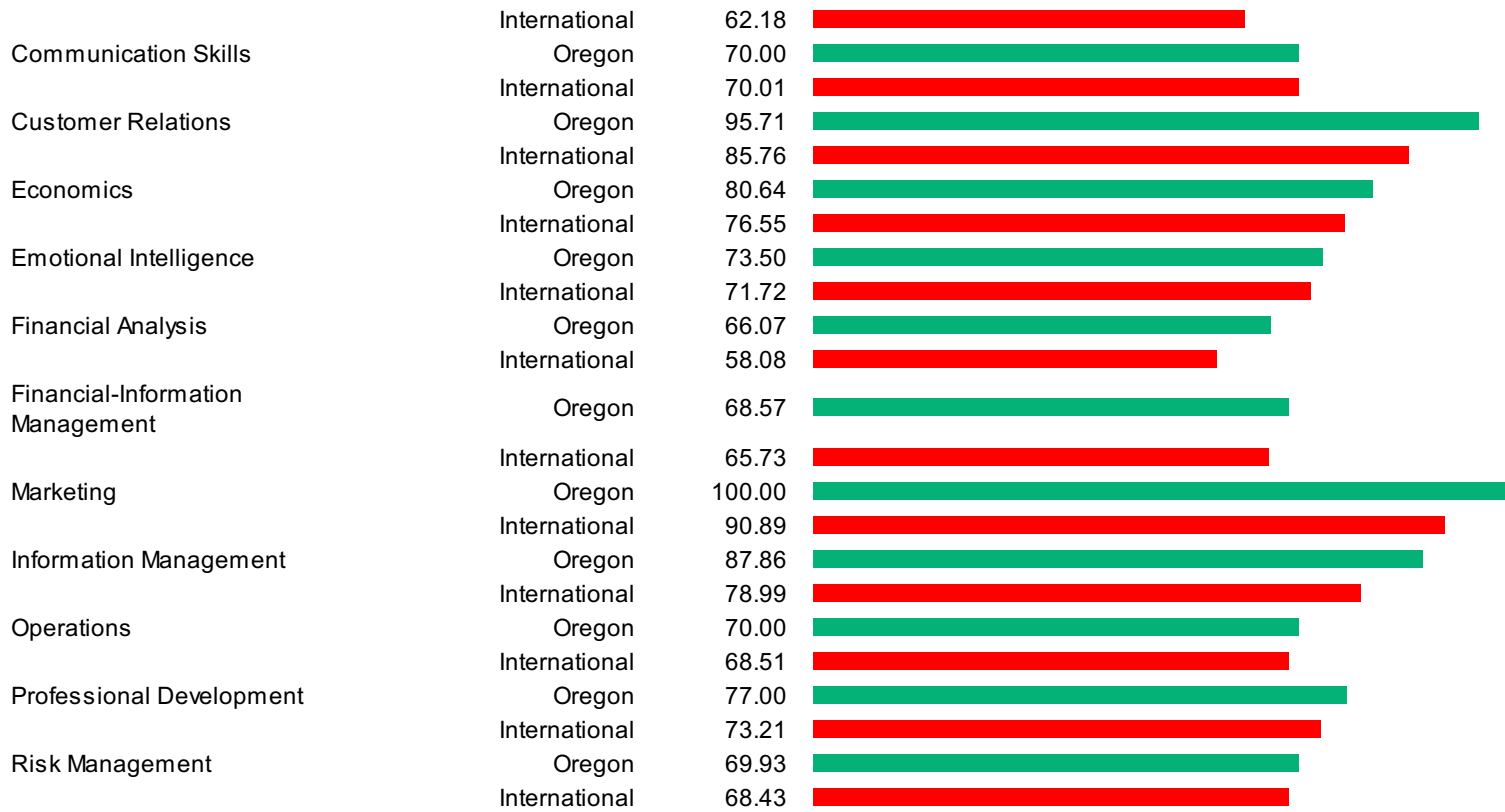

Comprehensive Exam Score

Oregon

Region: OR

Wed Aug 23 2017 4:06 PM

Finance Exam, continued